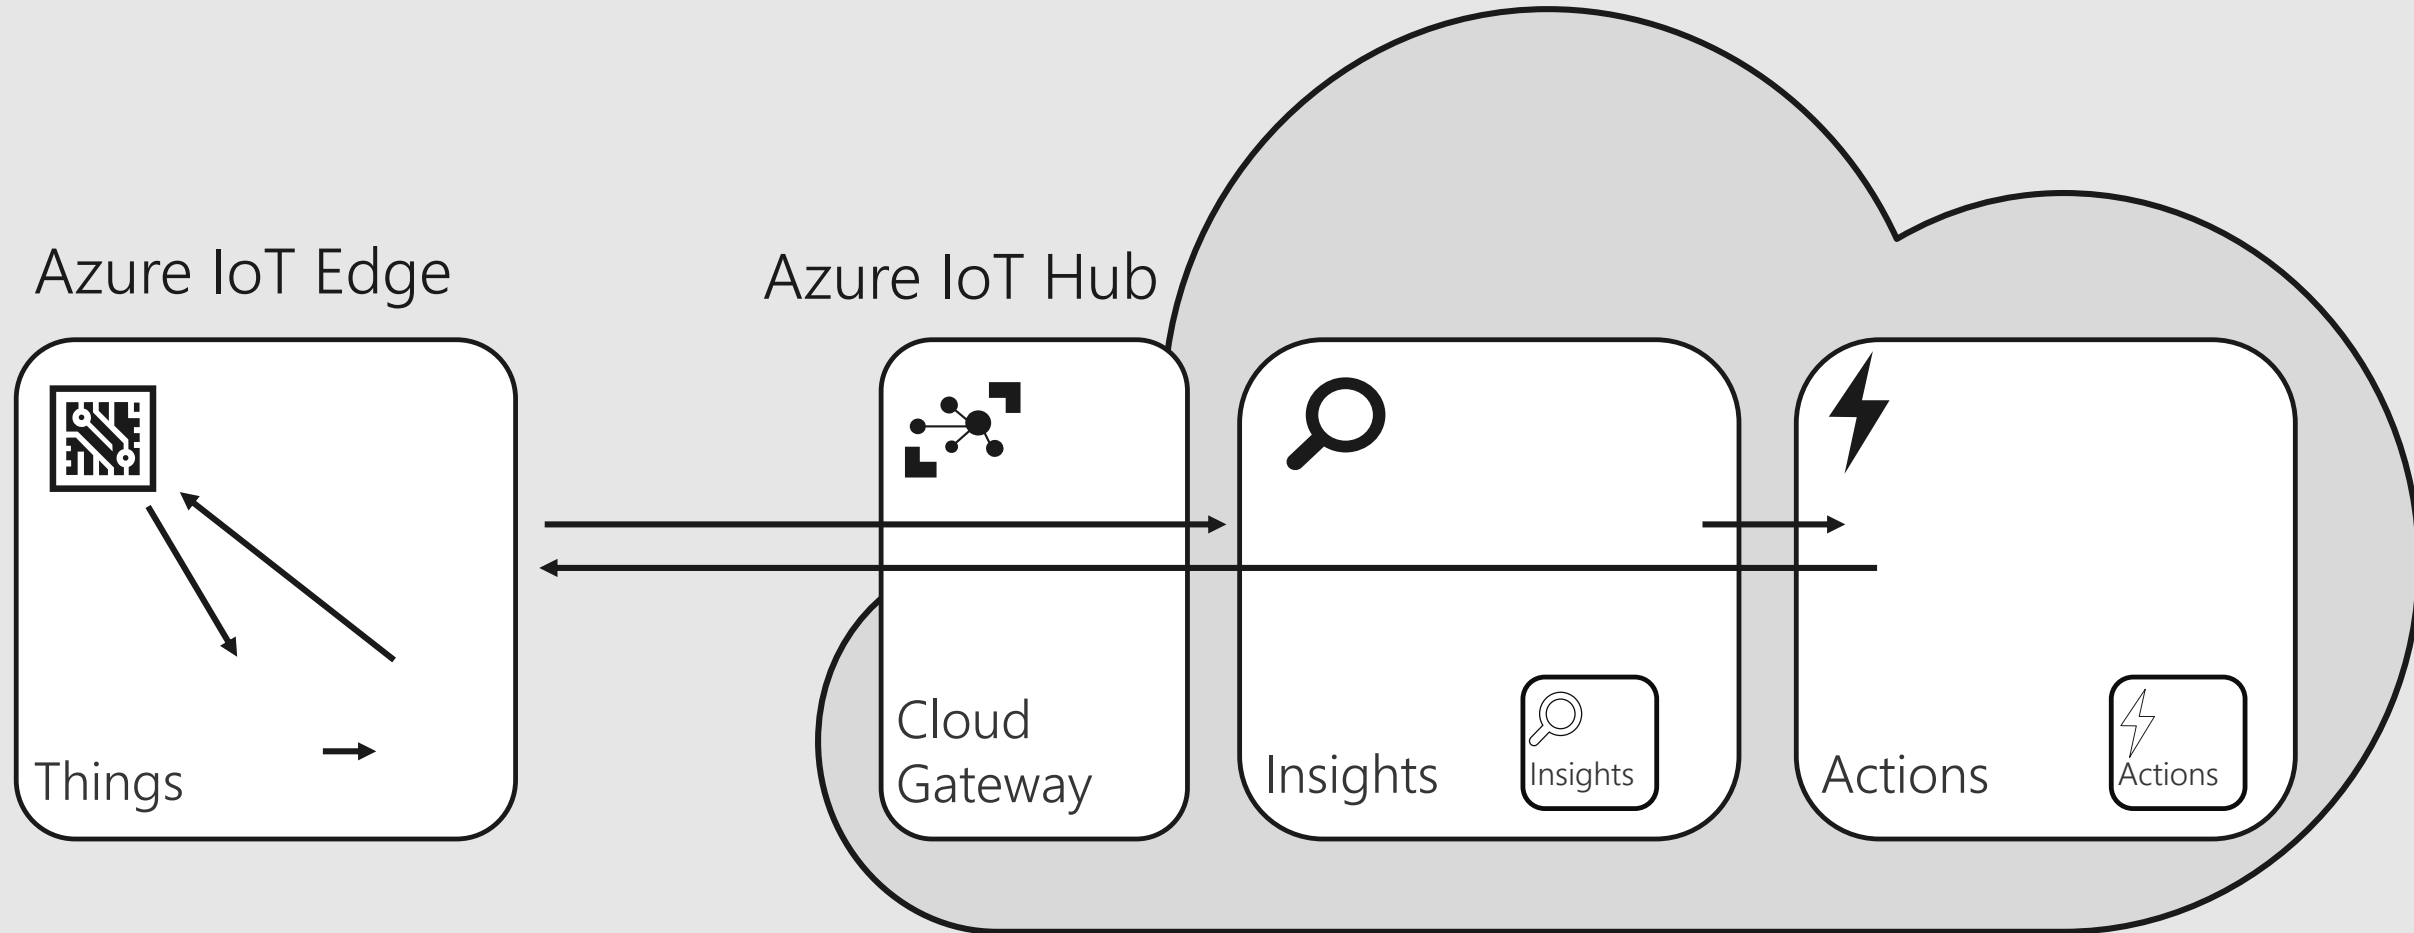

Stream Analytics

Event production

Event Queuing & Stream Ingestion

Stream Analytics

Storage & Batch Analysis

Presentation & Action

Microsoft Power BI

- Experience your data. Any data, any way, anywhere.
- Power BI is a cloud-based business analytics service that enables:
 - Fast and easy access to data
 - A live 360° view of the business
 - Data discovery and exploration
 - Insights from any device
 - Collaboration across the organization
 - Anyone to visualize and analyze data

Azure Event Hub

Logic Apps

Workflow in the cloud

Powerful control flow

Connect disparate applications

No code designer for rapid creation

Also works within Visual Studio for added CI/CD

Real Time Monitoring & Automation DEMO

Future of IoT – Edge Computing

Edge Computing

Latency
Costs
Unused compute power
Offline?

limited to
AI Model training
Heavy data processing

IoT Pattern + Edge

Edge scenario

Real-time artificial intelligence on the Edge

DJI M210 with **payload**
running Azure IoT Edge

Demo

Custom Vision AI model on the Edge

Useful links

Get Azure free trial: <https://azure.microsoft.com/en-us/free/>

Windows 10 IoT: <https://developer.microsoft.com/en-us/windows/iot>