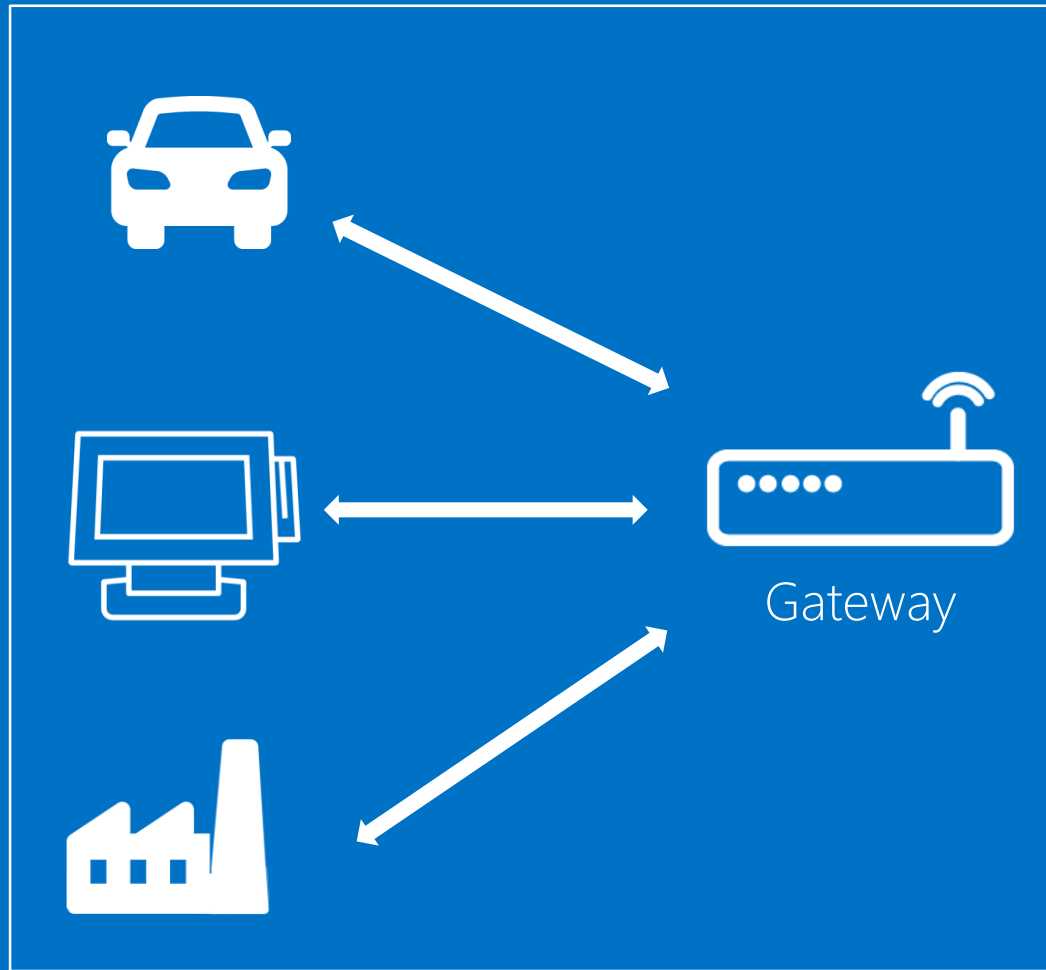

Future of IoT – Edge Computing

Edge Computing

Latency
Costs
Unused compute power
Offline?