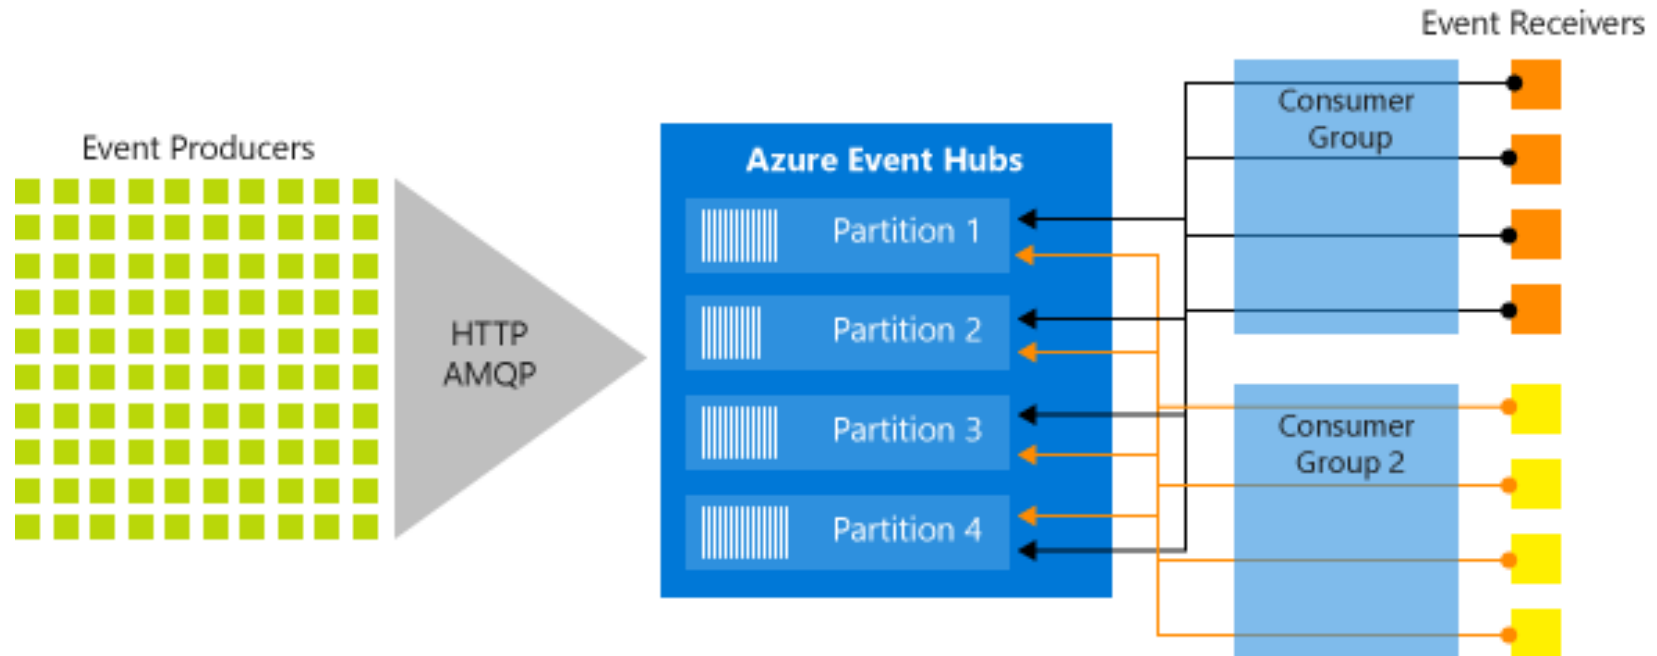

Stream Analytics

Event production

Event Queuing & Stream Ingestion

Stream Analytics

Storage & Batch Analysis

Presentation & Action

Microsoft Power BI

- Experience your data. Any data, any way, anywhere.
- Power BI is a cloud-based business analytics service that enables:
 - Fast and easy access to data
 - A live 360° view of the business
 - Data discovery and exploration
 - Insights from any device
 - Collaboration across the organization
 - Anyone to visualize and analyze data

Azure Event Hub

Logic Apps

Workflow in the cloud

Powerful control flow

Connect disparate applications

No code designer for rapid creation

Also works within Visual Studio for added CI/CD

Real Time Monitoring & Automation DEMO

Future of IoT – Edge Computing

Edge Computing

Latency
Costs
Unused compute power
Offline?

limited to
AI Model training
Heavy data processing

IoT Pattern + Edge

Edge scenario

Real-time artificial intelligence on the Edge