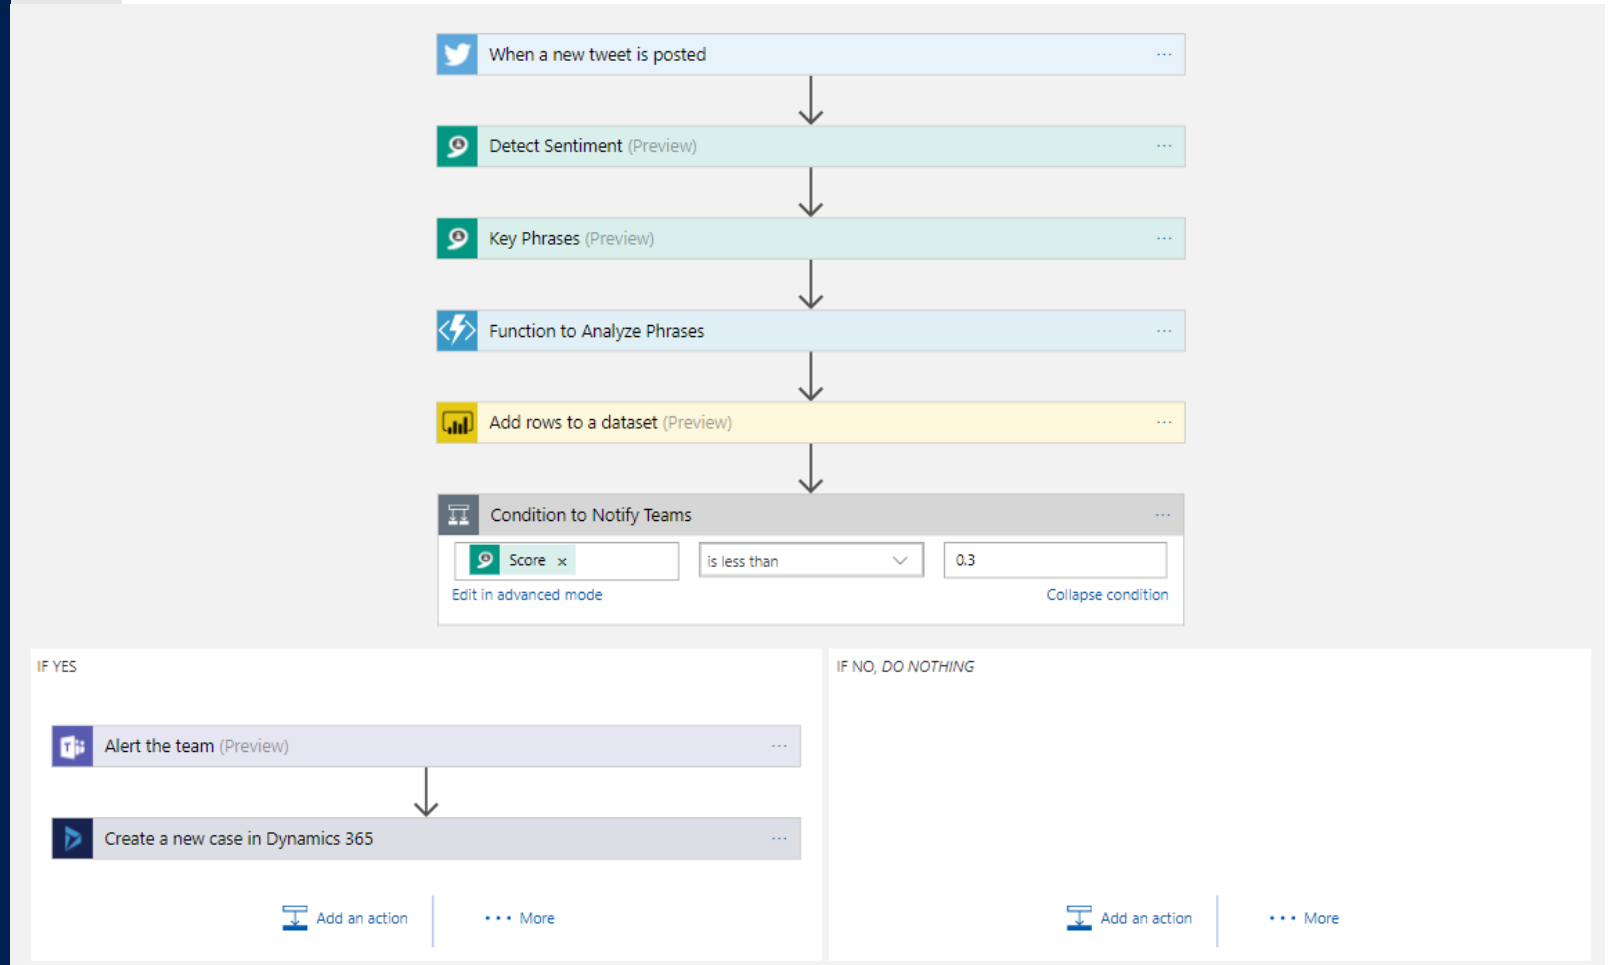

Stream Analytics

Event production

Event Queuing & Stream Ingestion

Stream Analytics

Storage & Batch Analysis

Presentation & Action

Microsoft Power BI

- Experience your data. Any data, any way, anywhere.
- Power BI is a cloud-based business analytics service that enables:
 - Fast and easy access to data
 - A live 360° view of the business
 - Data discovery and exploration
 - Insights from any device
 - Collaboration across the organization
 - Anyone to visualize and analyze data

Azure Event Hub

Logic Apps

Workflow in the cloud

Powerful control flow

Connect disparate applications

No code designer for rapid creation

Also works within Visual Studio for added CI/CD

Real Time Monitoring & Automation DEMO

Future of IoT – Edge Computing

Edge Computing

Latency
Costs
Unused compute power
Offline?

limited to
AI Model training
Heavy data processing

IoT Pattern + Edge

Edge scenario

Real-time artificial intelligence on the Edge