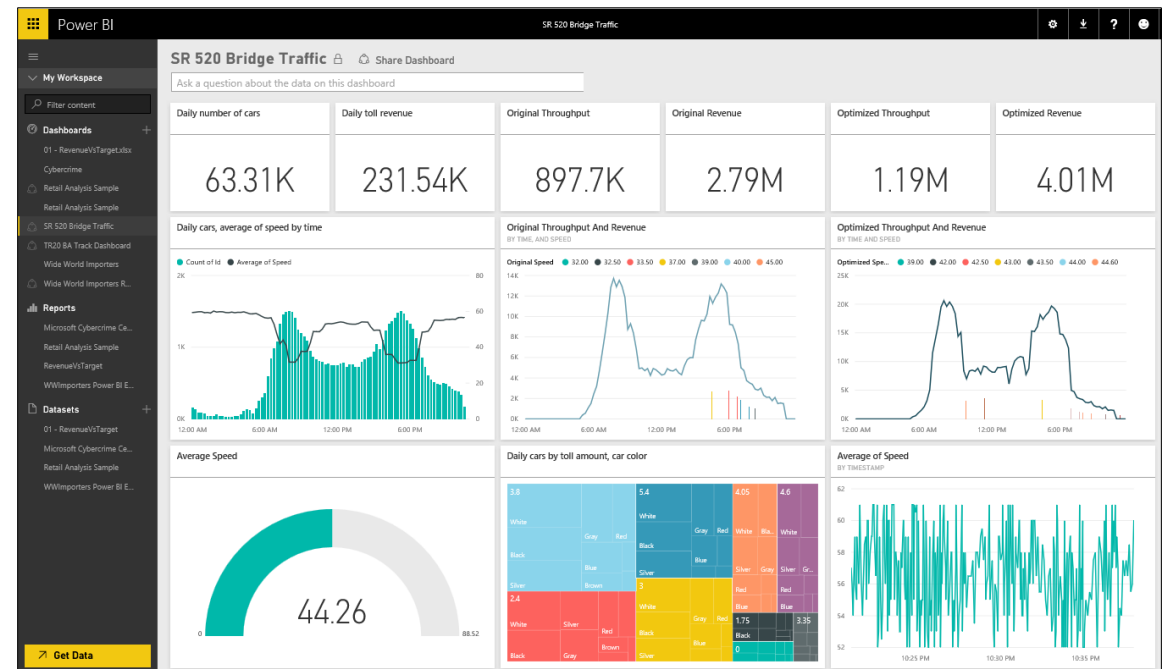

Stream Analytics

Event production

Event Queuing & Stream Ingestion

Stream Analytics

Storage & Batch Analysis

Presentation & Action

Microsoft Power BI

- Experience your data. Any data, any way, anywhere.
- Power BI is a cloud-based business analytics service that enables:
 - Fast and easy access to data
 - A live 360° view of the business
 - Data discovery and exploration
 - Insights from any device
 - Collaboration across the organization
 - Anyone to visualize and analyze data

Azure Event Hub

Logic Apps

Workflow in the cloud

Powerful control flow

Connect disparate applications

No code designer for rapid creation

Also works within Visual Studio for added CI/CD

Real Time Monitoring & Automation DEMO