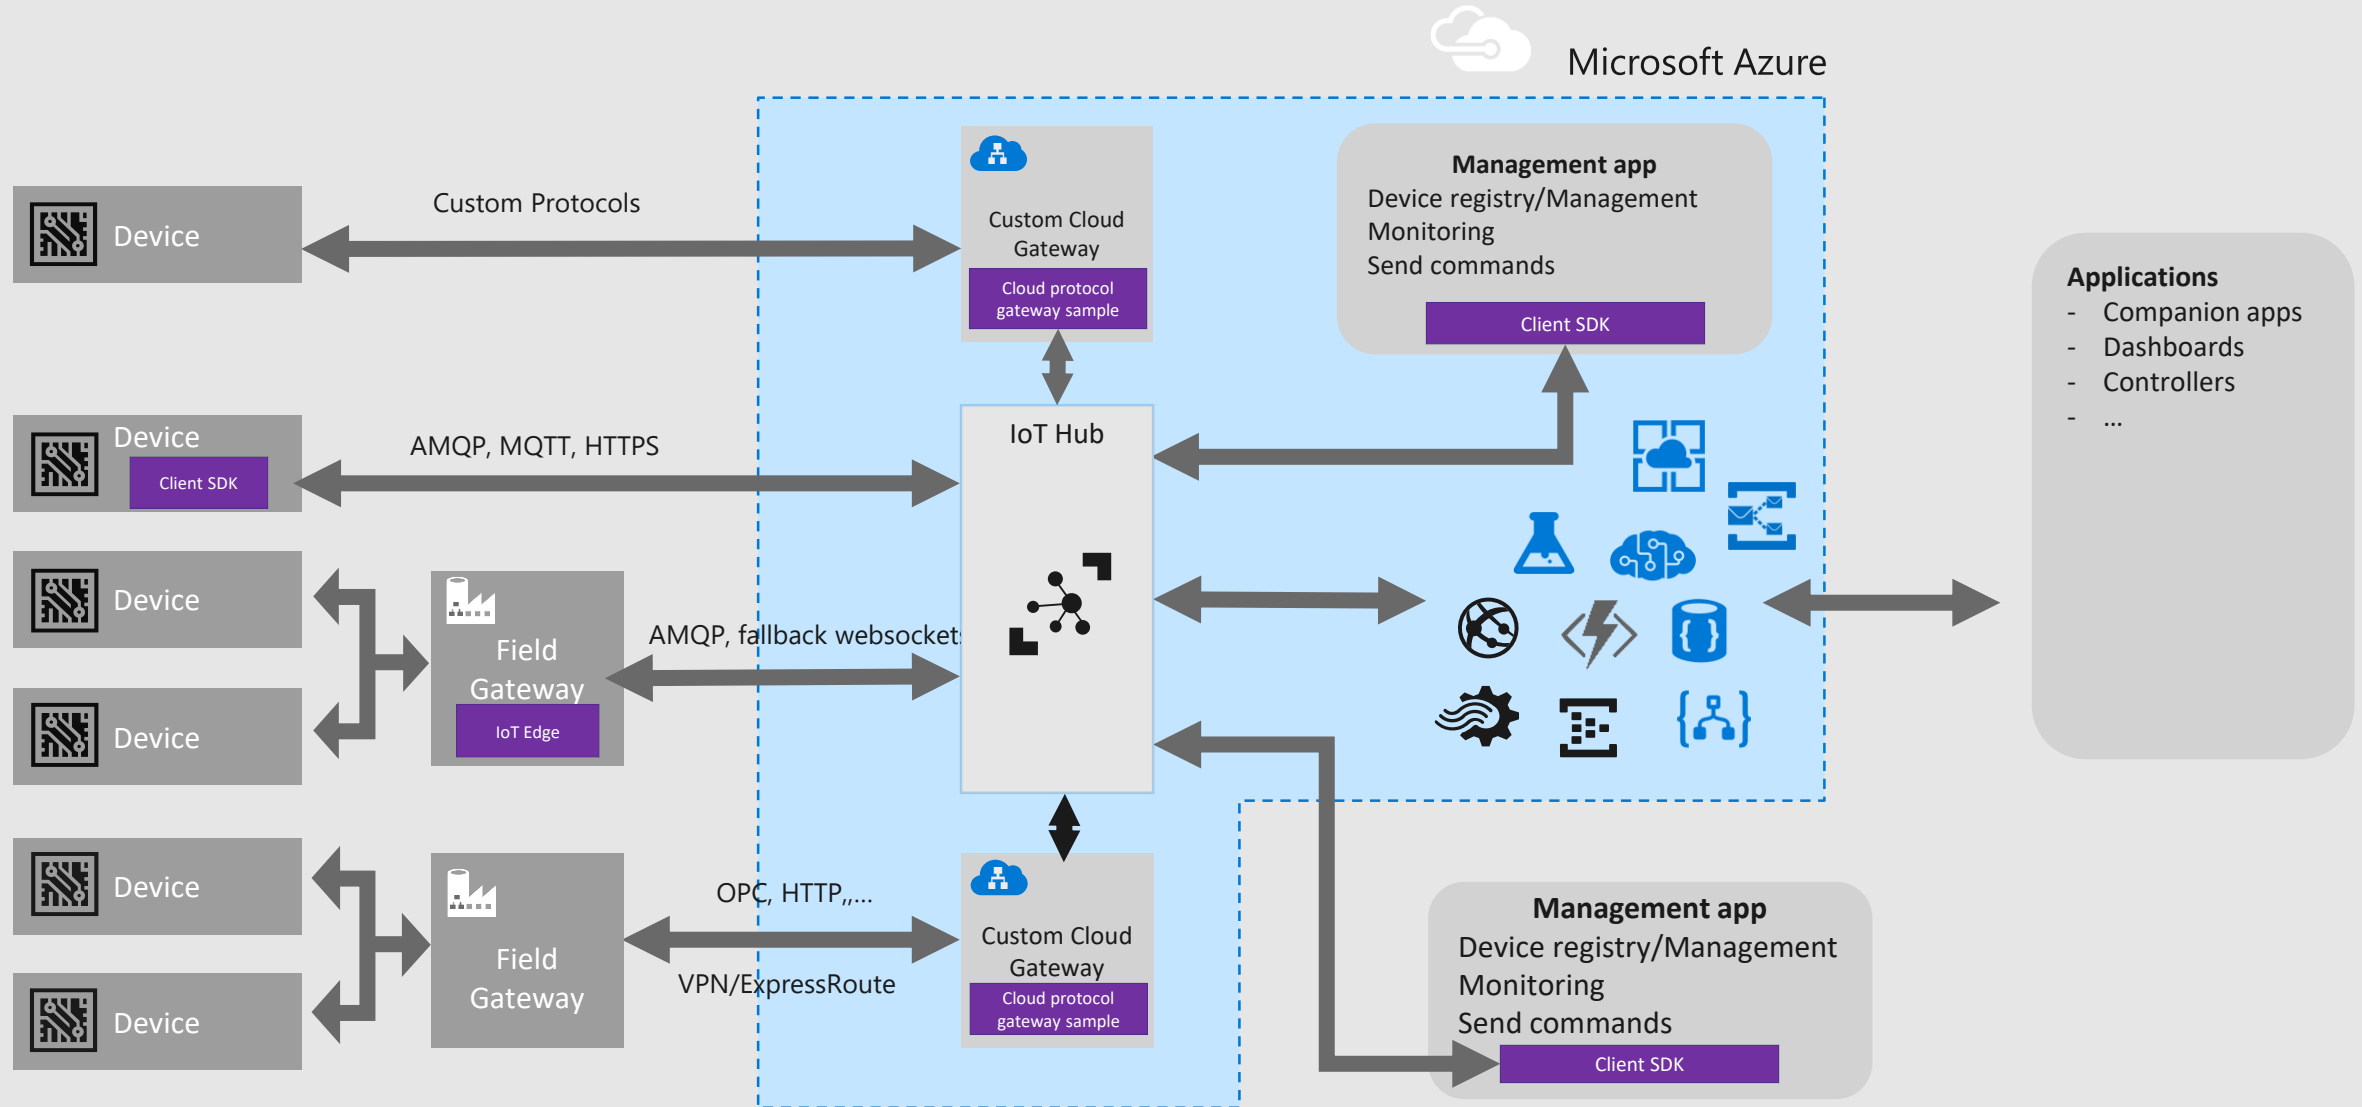

Internet vecí nie je len o "veciach"

Cloudové služby pre produkčné IoT riešenia

Marek Láni

Software Development Engineer

marek.lani@microsoft.com

github.com/mareklani

Typical IoT Architecture

Azure IoT Hub

Stream Analytics

Event production

Event Queuing & Stream Ingestion

Stream Analytics

Storage & Batch Analysis

Presentation & Action

Microsoft Power BI

- Experience your data. Any data, any way, anywhere.
- Power BI is a cloud-based business analytics service that enables:
 - Fast and easy access to data
 - A live 360° view of the business
 - Data discovery and exploration
 - Insights from any device
 - Collaboration across the organization
 - Anyone to visualize and analyze data

Azure Event Hub

Logic Apps

Workflow in the cloud

Powerful control flow

Connect disparate applications

No code designer for rapid creation

Also works within Visual Studio for added CI/CD

Real Time Monitoring & Automation DEMO