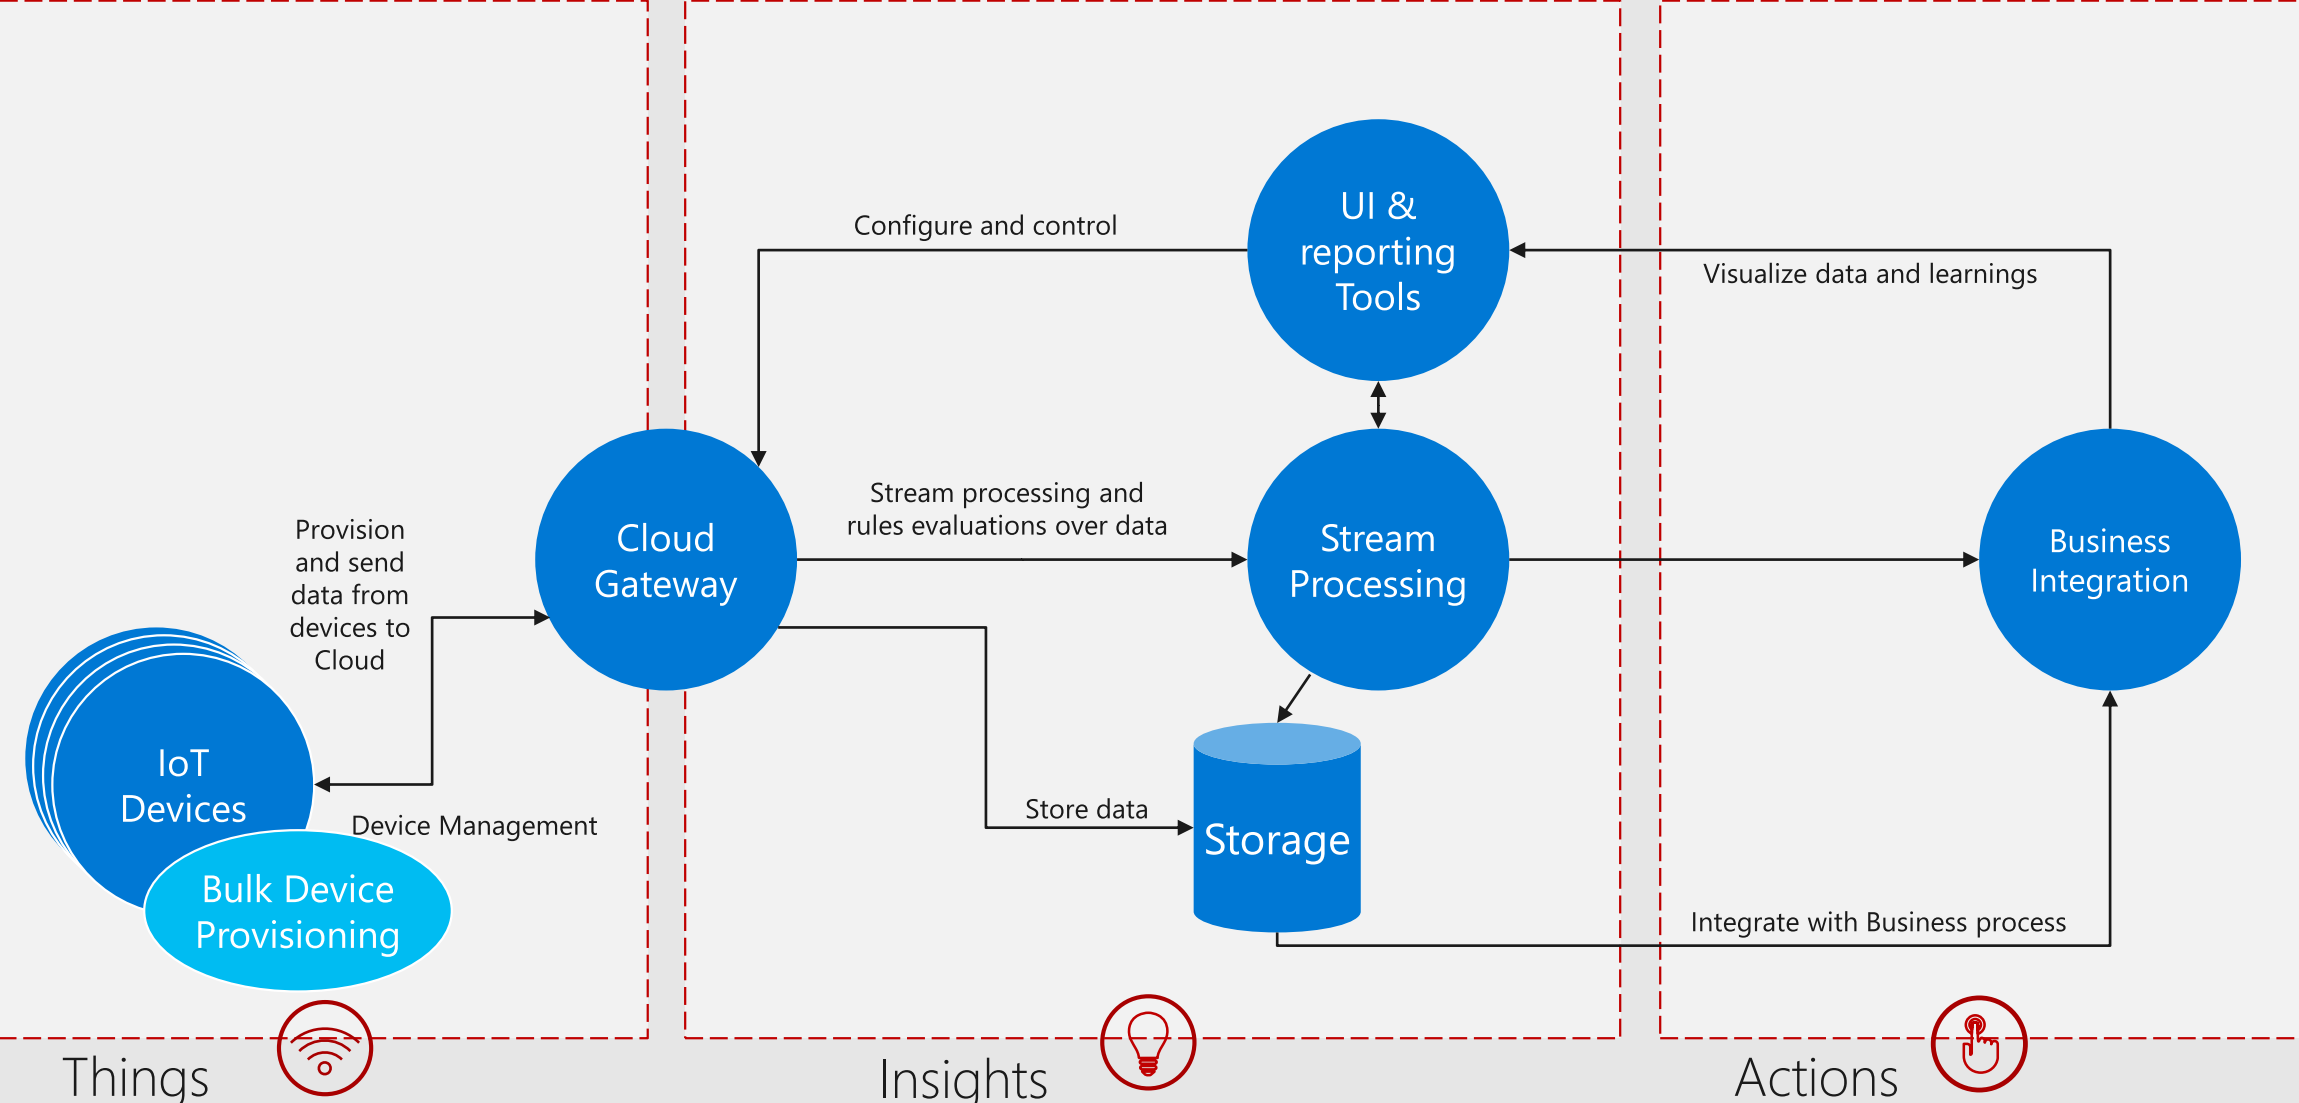

Typical IoT Architecture