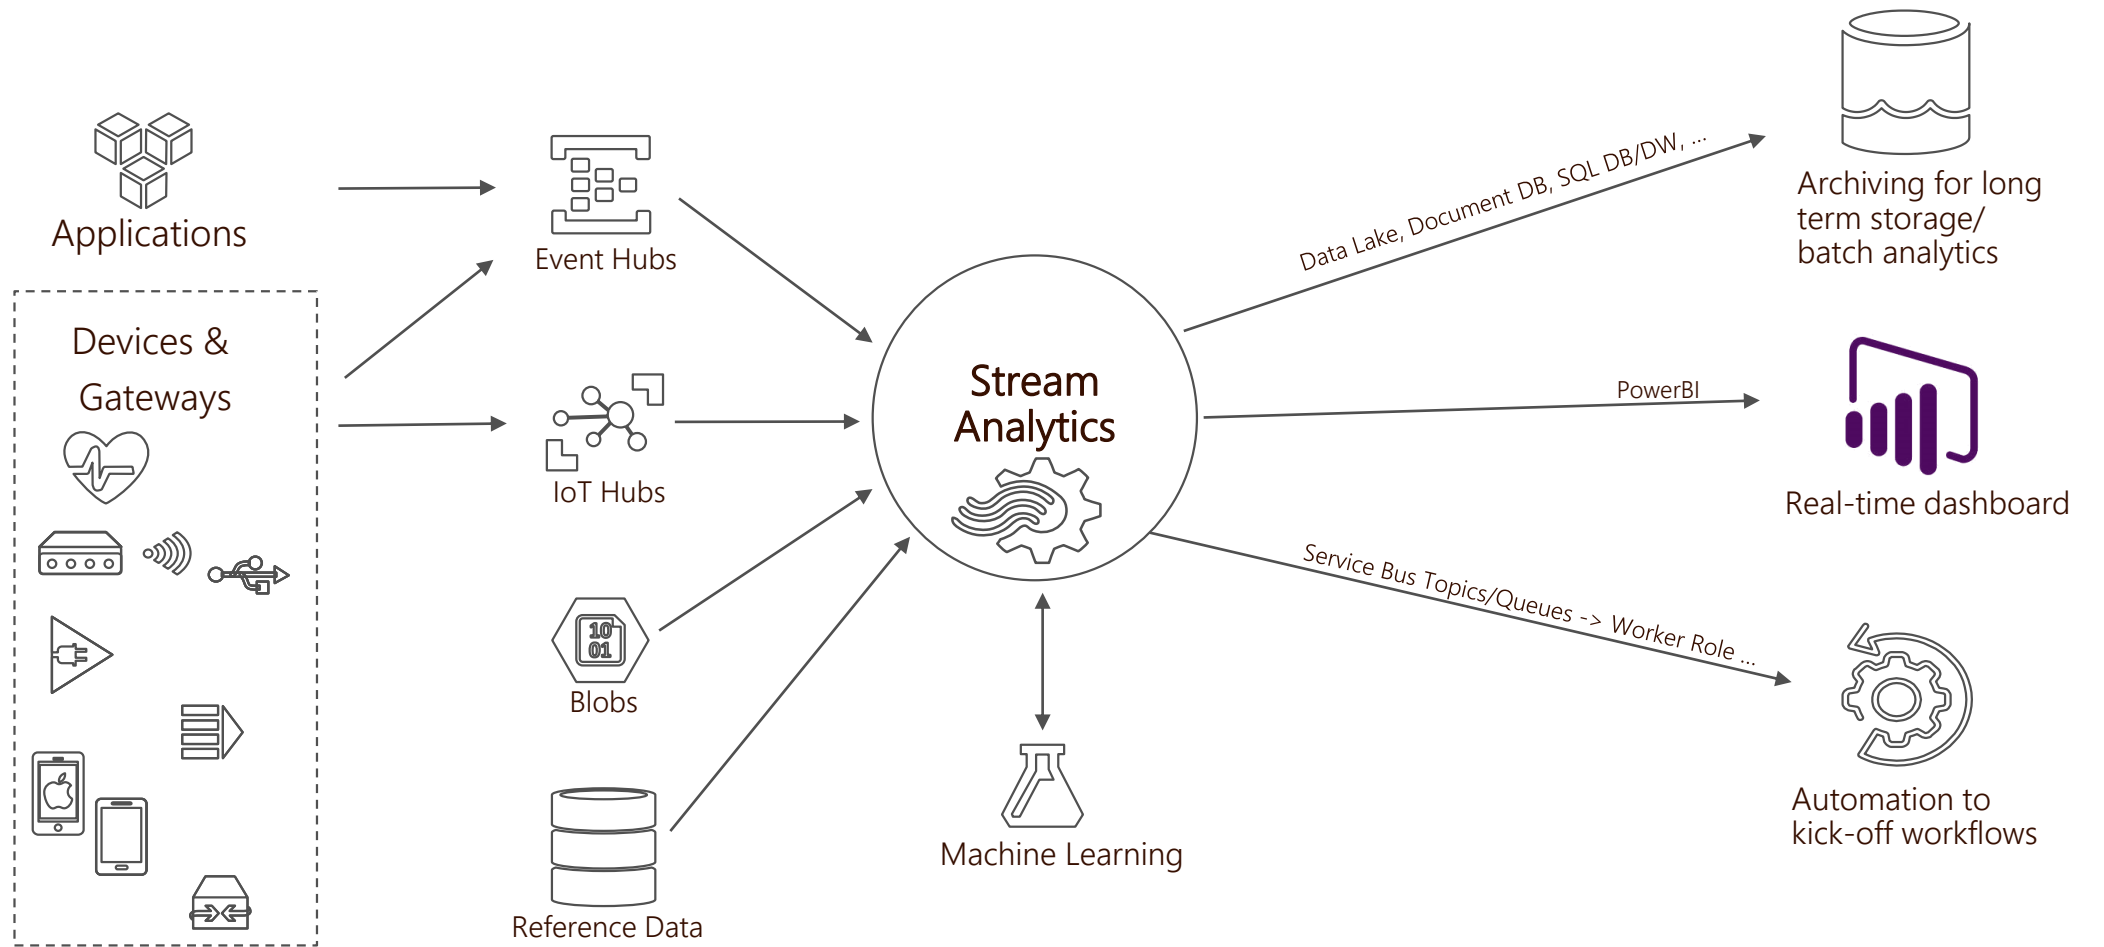

Internet vecí nie je len o "veciach"

Cloudové služby pre produkčné IoT riešenia

Marek Láni

Software Development Engineer

marek.lani@microsoft.com

github.com/mareklani

Typical IoT Architecture

Azure IoT Hub

Stream Analytics

Event production

Event Queuing & Stream Ingestion

Stream Analytics

Storage & Batch Analysis

Presentation & Action

Microsoft Power BI

- Experience your data. Any data, any way, anywhere.
- Power BI is a cloud-based business analytics service that enables:
 - Fast and easy access to data
 - A live 360° view of the business
 - Data discovery and exploration
 - Insights from any device
 - Collaboration across the organization
 - Anyone to visualize and analyze data

Azure Event Hub

Logic Apps

Workflow in the cloud

Powerful control flow

Connect disparate applications

No code designer for rapid creation

Also works within Visual Studio for added CI/CD

Real Time Monitoring & Automation DEMO

Future of IoT – Edge Computing

Edge Computing

Latency
Costs
Unused compute power
Offline?

limited to
AI Model training
Heavy data processing

IoT Pattern + Edge

Edge scenario

Real-time artificial intelligence on the Edge